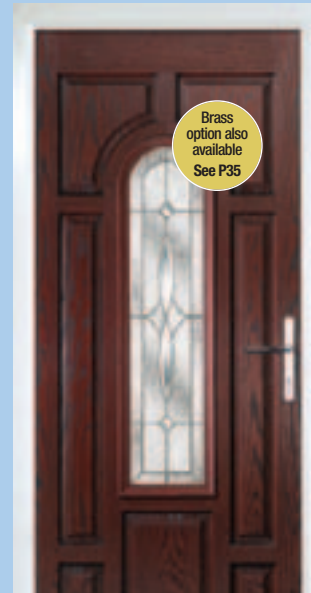

Scotia

Brass
option also
available
See P35