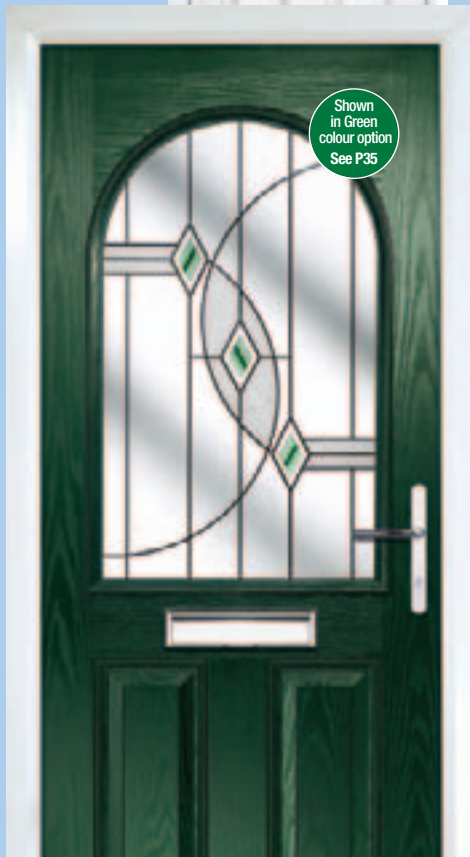

Shown in Green colour option See P35

Fusion Ellipse