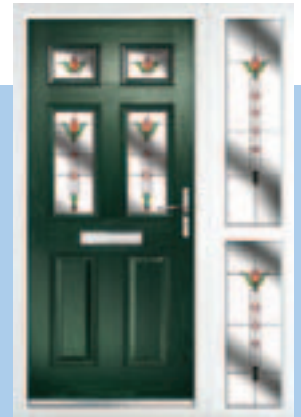

For our Brass & Zinc Art designs, due to the complex manufacturing techniques involved, it is only possible to have matching decorative glass by using a composite sidelight.

For non-composite sidelights and toplights, we recommend the use of 'glue-chip' glass to compliment the Brass & Zinc Art products.