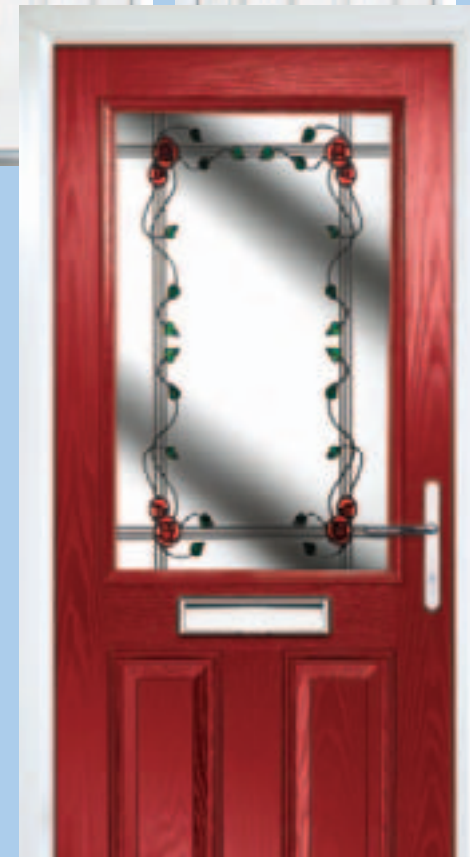

Mackintosh Rose