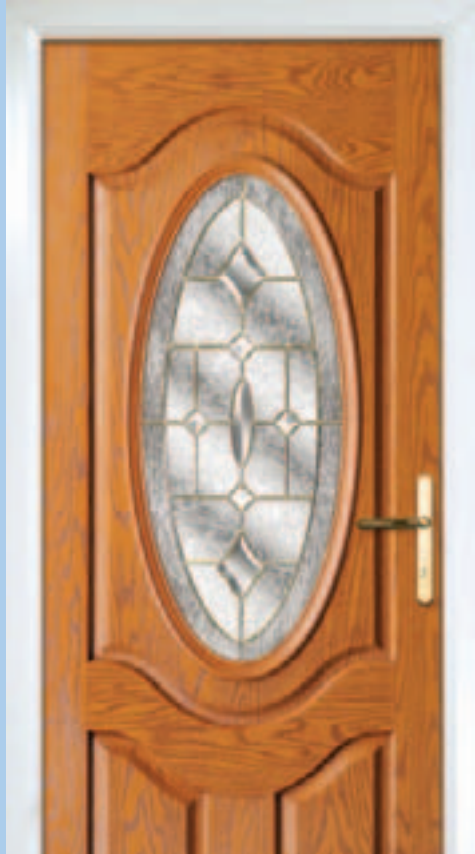

Brass option also available See P35

Shown in Green colour option See P35

Shown in Blue colour option See P35

Shown in Green colour option See P35

Clarity

Brass option also available See P35

Shown in Black colour option See P35