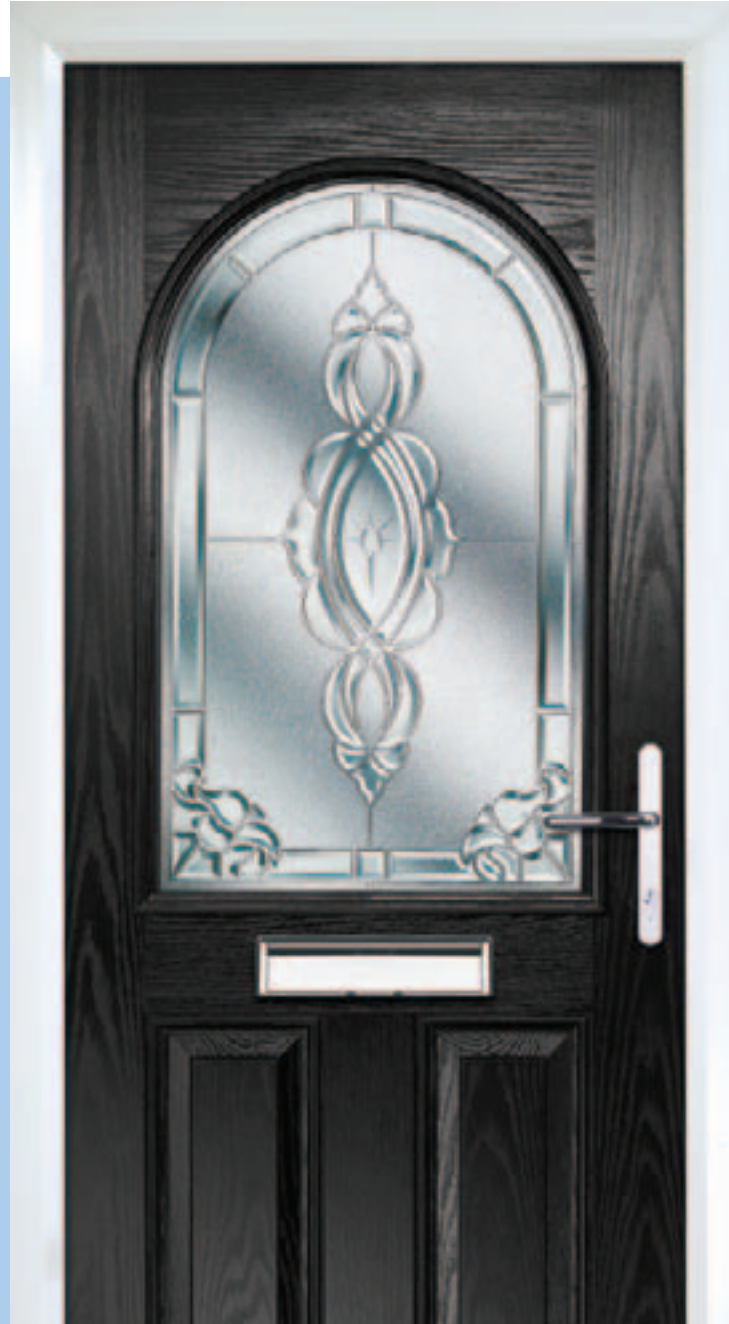

Brass
option also
available
See P35

Brass
option also
available
See P35