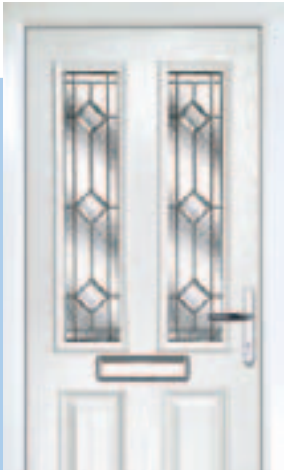

Simplicity