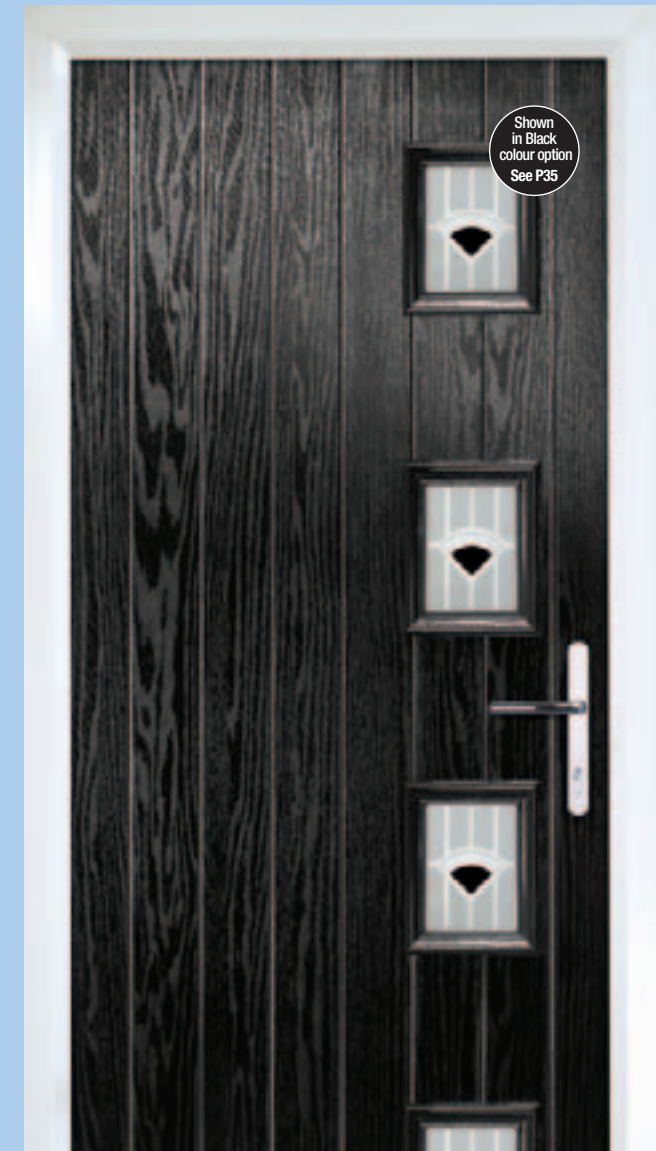

decorative glass options