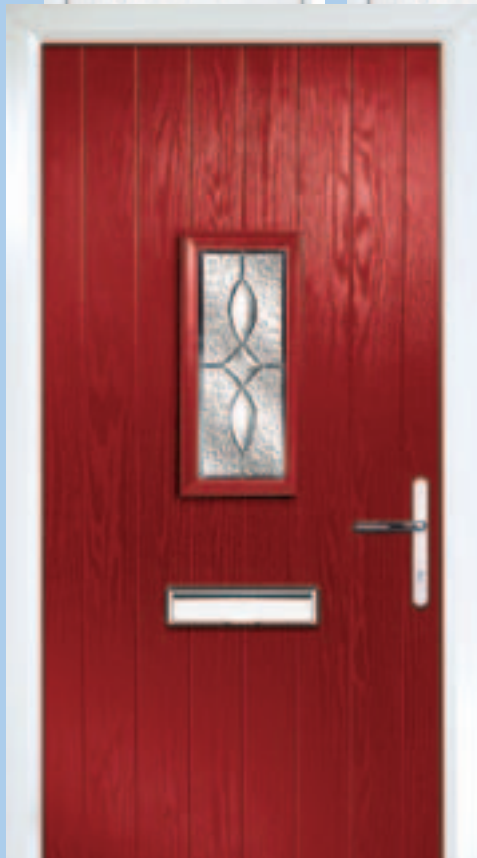

Elegance

stable door option

available on all cottage door styles

The stable door option is available on all our cottage door styles and offers a 'fresh' alternative to traditional doors. Whether you live in a country cottage or a fashionable townhouse, a stable door is perfect for bringing the outdoors...indoors.