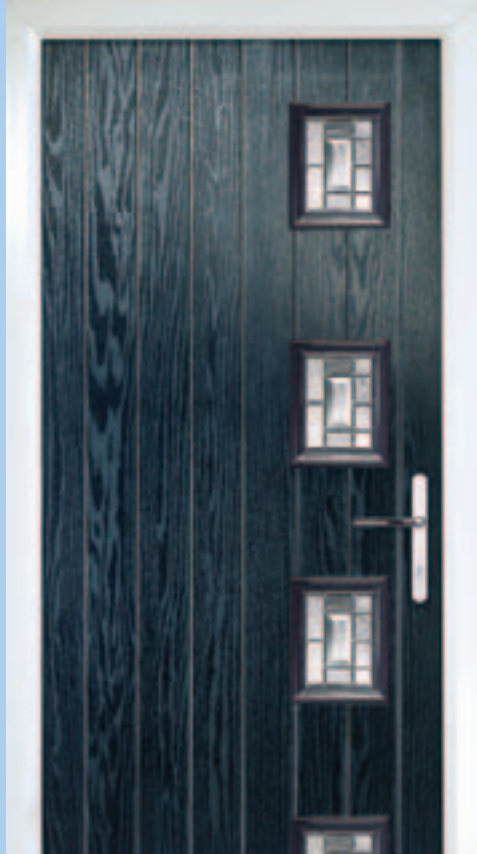

Brass
option also
available
See P35

Shown
in Red
colour option
See P35

Prairie

Shown
in Green
colour option
See P35

Brass
option also
available
See P35