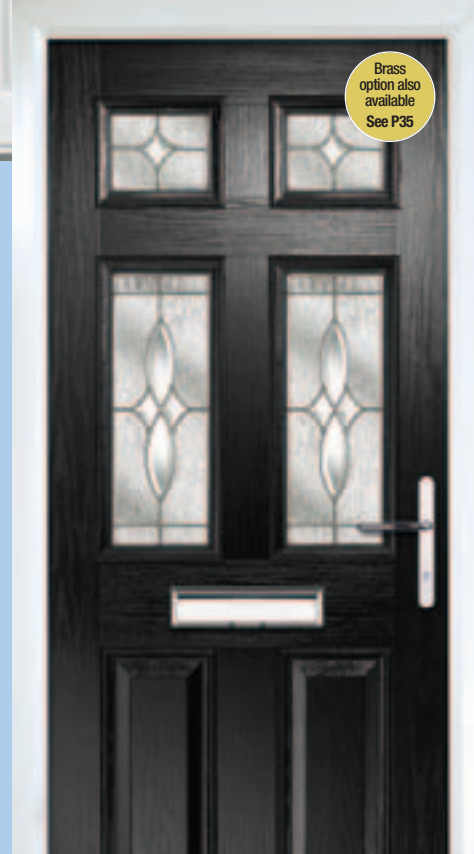

Brass option also available See P35

Scotia