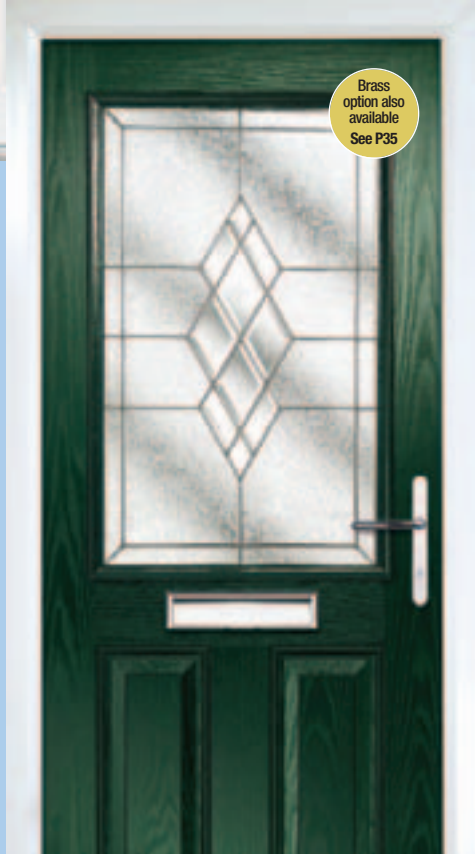

Brass
option also
available
See P35