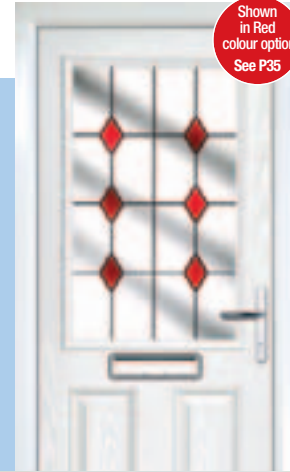

Shown in Green colour option See P35

Diamonds

Shown in Red colour option See P35