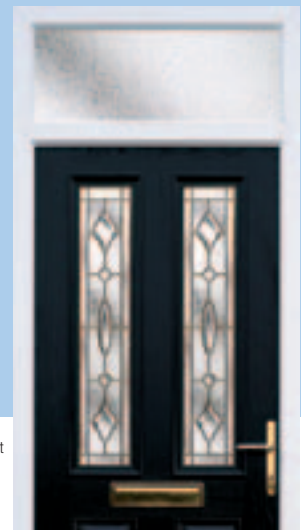

Brass Art Clarity with glue-chip glass toplight